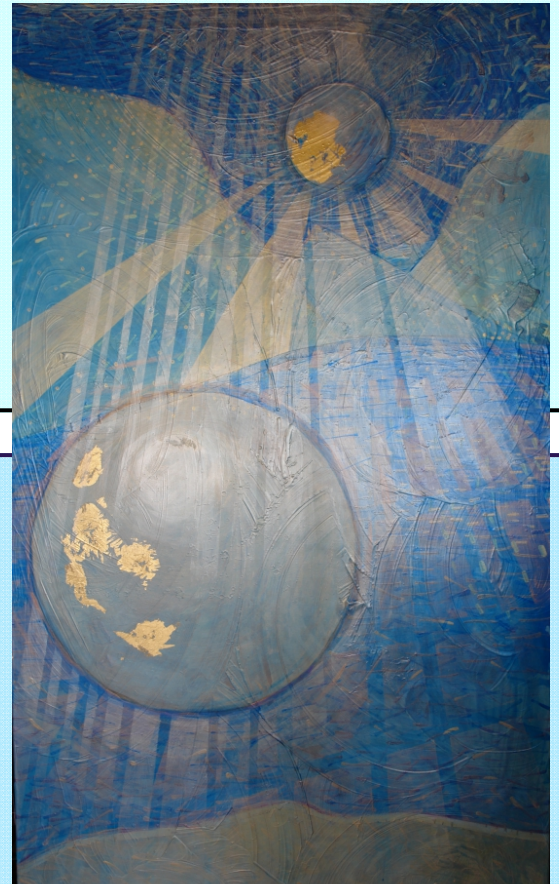

Opening Reception Tuesday, May 7, 2019, 7:00 to 9:00pm
Exhibit Tuesday, May 7 through Wednesday, May 15 ~ Call for hours.

Art as Prayer

An Exhibition of Paintings by Angelica Sotiriou Rausch

We are excited to present an exhibition of paintings by artist Angelica Sotiriou Rausch, recently featured at the Los Angeles Religious Education Congress in their Sacred Space and Exhibit Hall.

Inspired by the prayerful, contemplative Byzantine process of iconography, her paintings utilize a multilayered application of paint working from the darkest values and to the lightest values.

From Angelica ~ My recent paintings have been a personal journey of uncovering and revealing pathways, windows & portals of light and of spirit. As I face my canvas, I seem to be standing on a precipice. I am a witness to voyeuristic conversations exchanged between my mind, my heart and my artist hand. Each new work has illuminated another section of a path that takes me further into un-charted visceral silence. Creating these works has become a wordless cry to find my way back home again. I am grateful. Visit Angelica's website to see & learn more about her work ~ angelicasotiriou.com